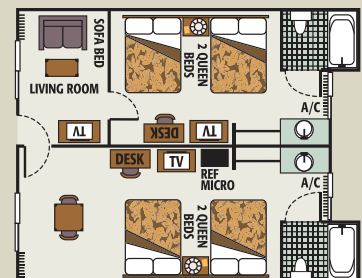

Floor Plans May Vary