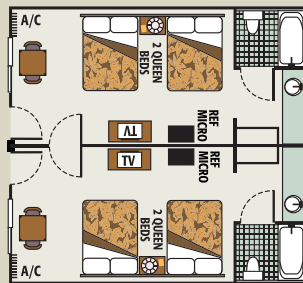

B FAMILY SUITE

UP TO 8 GUESTS
700 SQ FT
2 Rooms,
4 Queen Beds,
2 Baths, 2 TVs

All Rooms & Suites Include:

Refrigerator, Microwave, Coffeemaker, Iron & Board, Hair Dryer, In-Room Safe, Cable TV with Premium Channels, Individual Climate Control

SERVICES & AMENITIES:

- FREE Continental Breakfast
- Indoor Heated Pool & Spa
- Disneyland® Resort Fireworks Viewing Deck
- Guest Laundry
- Dry Cleaning Service
- Hi-Speed Internet Access
- Voice Mail
- Gift Shop
- Game Room
- Coin Luggage Storage